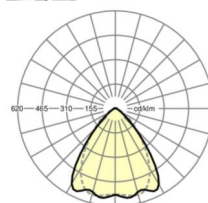

LIGHTING TECHNOLOGY

Placement	LED, Colour rendering/Light colour CRI \geq 80 / 6500K
Colour tolerance (MacAdam)	3SDCM
Nominal luminous flux	6501lm
LED service life	70000h L80/B10 (Tq 50°C), 100000h L80/B50 (Tq 45°C)
Luminaire luminous efficiency	181lm/W
Beam angle	80° (C0) / 75° (C90)
UGR lat./long.	18.2 / 19.0

MECHANICS

Housing colour	traffic white RAL 9016
Dimensions (LxWxH/DxH)	2299mm x 55mm x 37mm
Weight (net)	2.2kg
Type of installation	Mounting rail system installation, Light structure

Dimensions

L	2299 mm	Length
B	55 mm	Width
H	37 mm	Height

DEEP-LINK

<https://www.regiolux.de/en/article/19531024330>

Reference	LED 7000lm 865
η_{LB}	100 %
$\Phi \downarrow/\uparrow$	98 % / 2 %
UGR lat./long.	18.2 / 19.0